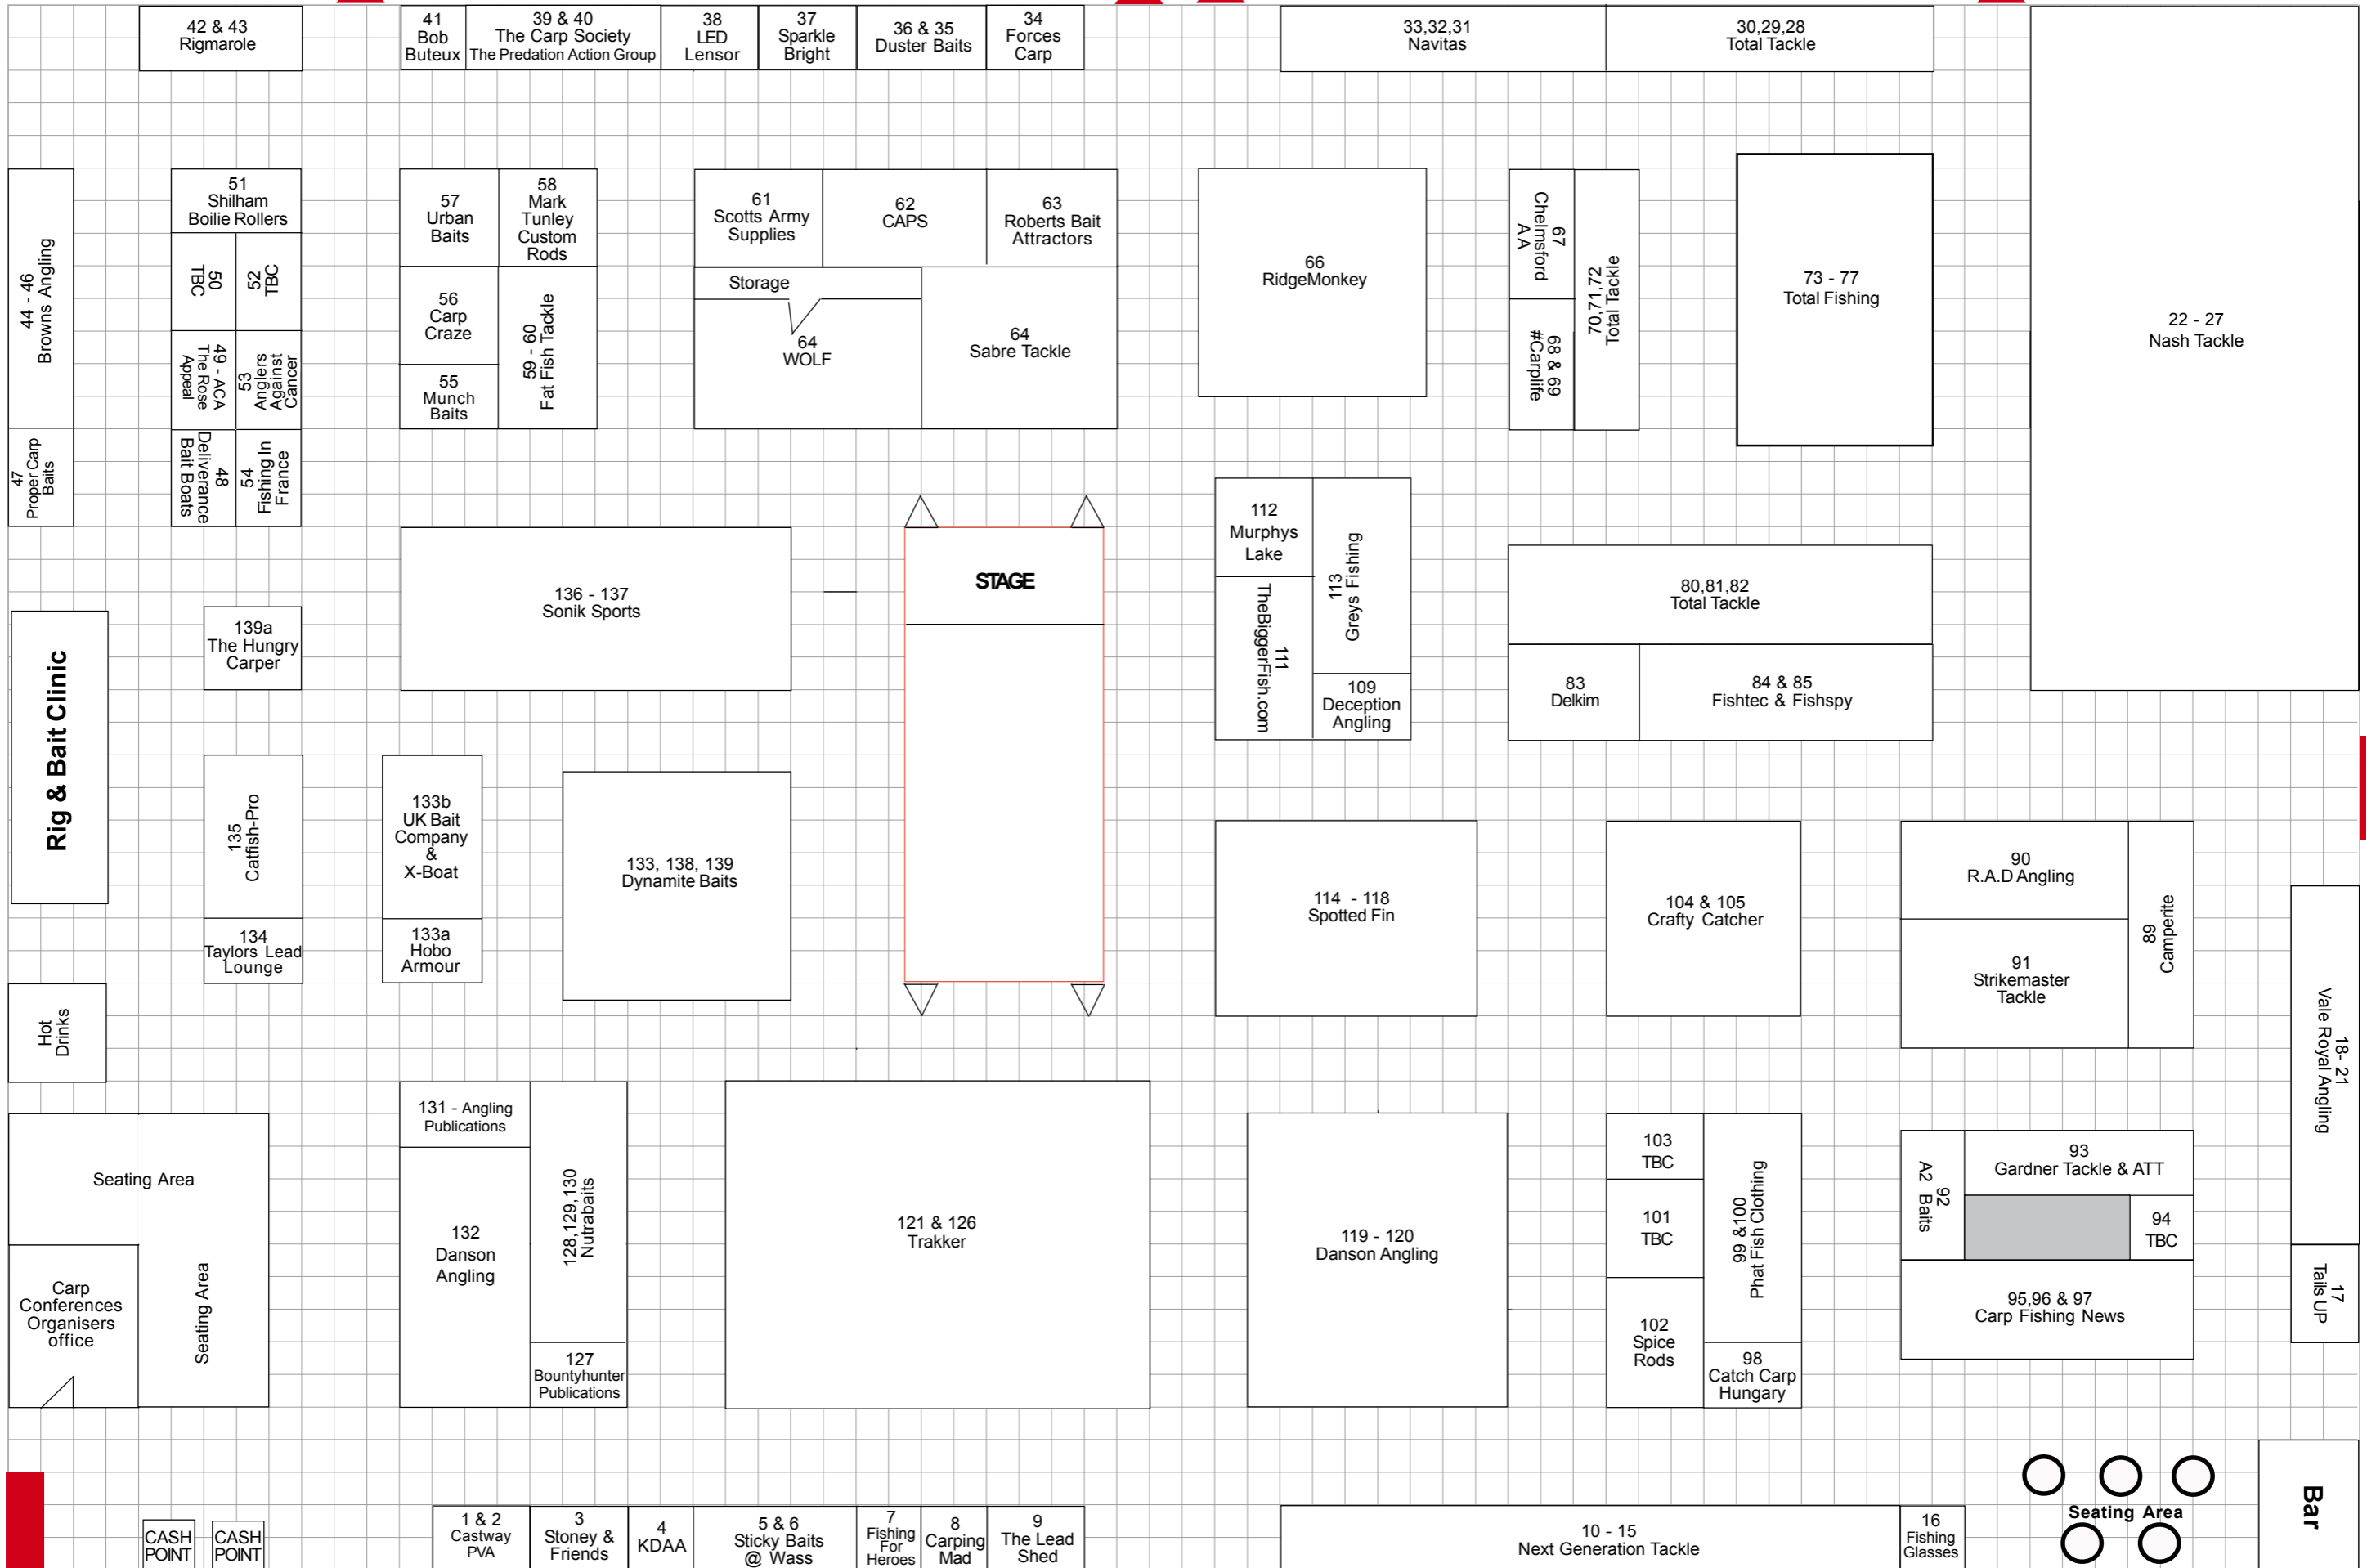

GENTS TOILETS

LOADING DOORS/  
FIRE EXIT

LOADING DOORS/  
FIRE EXIT

LOADING DOORS/  
FIRE EXIT

LOADING SHUTTER

MAIN ENTRANCE

LOADING DOORS/  
FIRE EXIT

LOADING DOORS/  
FIRE EXIT

LOADING DOORS/  
FIRE EXIT

**CARPIN' ON 2018**